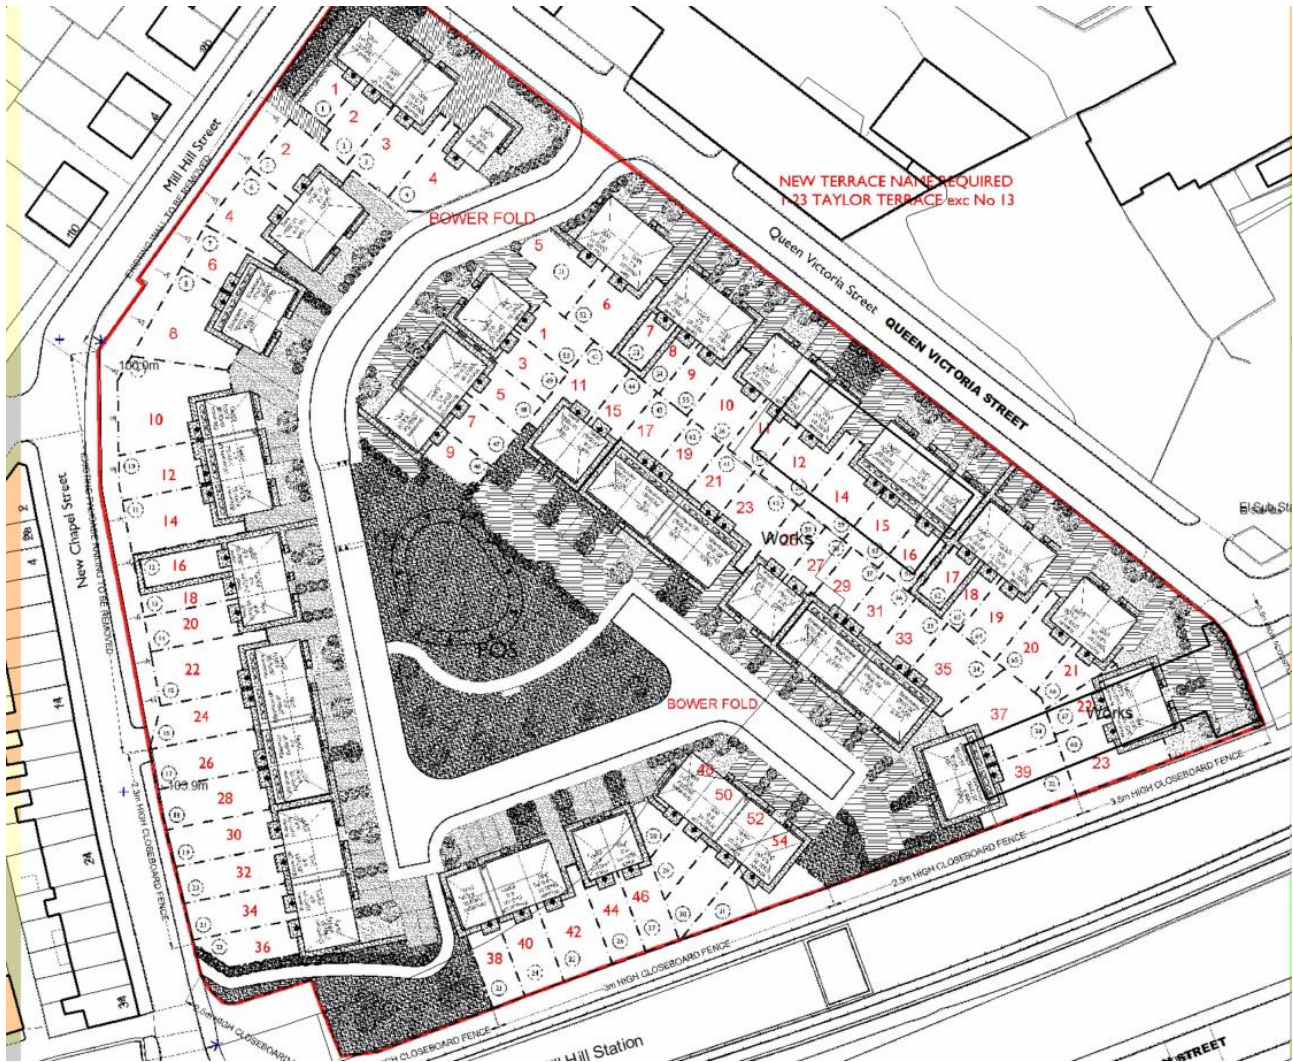

SITE PLAN:

Official copy issued on 16/09/2019 under the Council's Statutory Street Naming and Numbering powers.

© Crown copyright and database rights 2019. Ordnance Survey licence number: UPRN 100019493

The plan shows the general position, not the exact position of an address. It may be subject to distortions in scale. The Unique Property Reference Number (UPRN) is generated from the NLPG, in accordance with BS7666. Postcodes are allocated by Royal Mail under the Postal Services Act 2000

Thank you

Stuart McAuley
Street Naming & Numbering
Blackburn with Darwen Borough Council

Tel 01254 585698

Email addressmanagement@blackburn.gov.uk